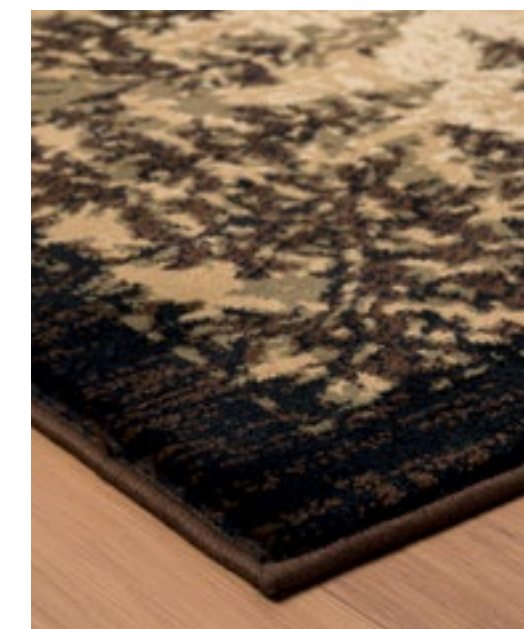

3115 60191 Wheat

3115 60375 Multi

This superb lodge design is the ideal addition to home style. Deep, rich carvings into a plush, dense pile create a luxurious high-low effect, warming up the space of your log cabin or lakeside retreat. With multiple colorways, patterns, and themes to choose from, you will have no trouble finding the perfect area rug to match your existing decor. Machine-made from polypropylene with jute backing for durability and long-lasting endurance.