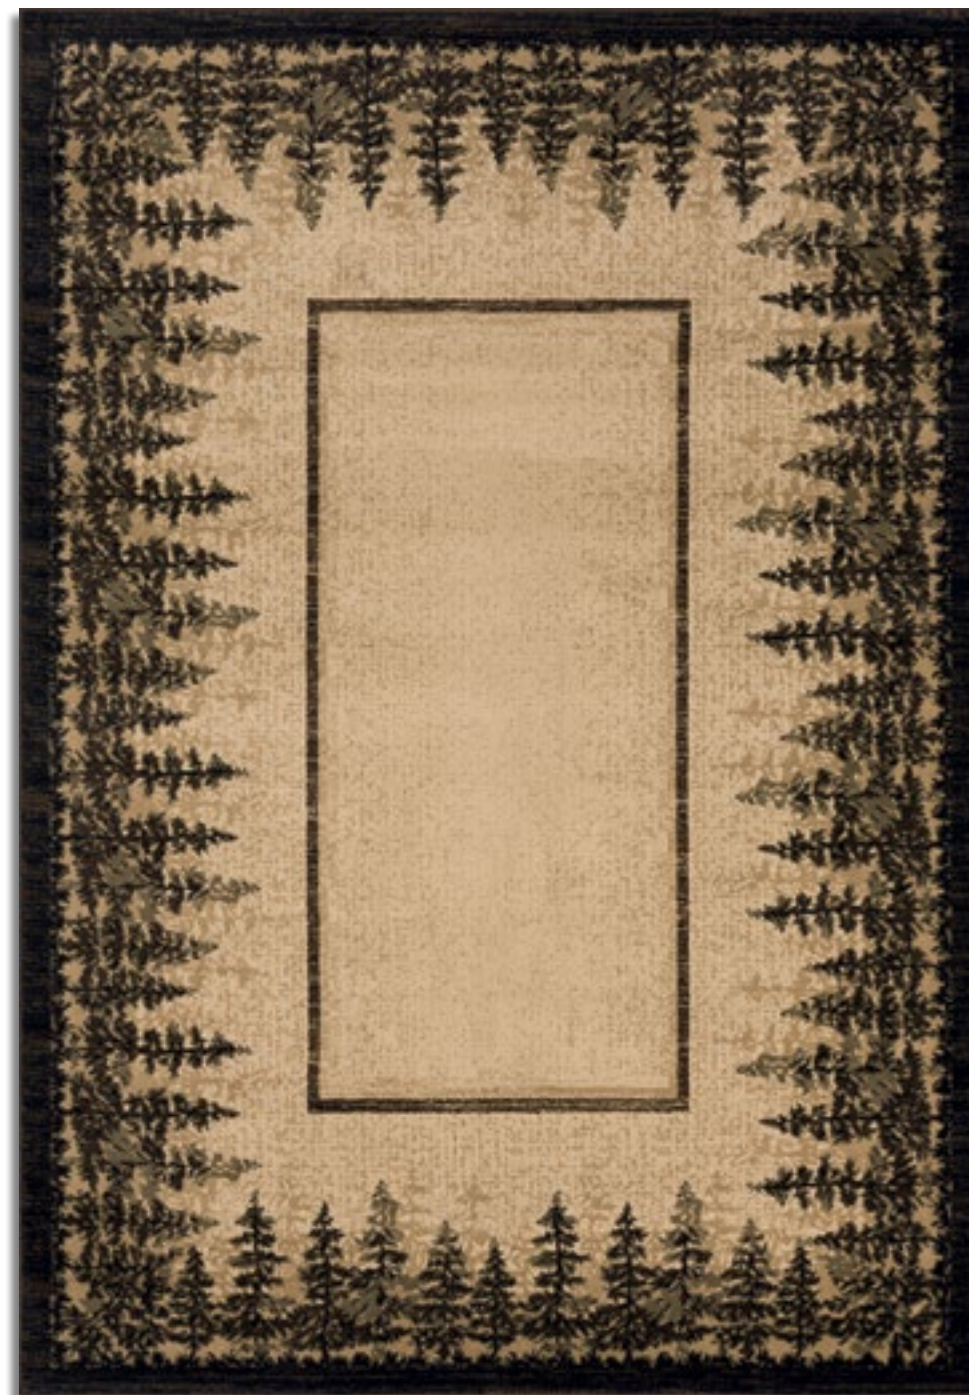

3115 60191 Wheat

3115 60375 Multi

This superb lodge design is the ideal addition to home style. Deep, rich carvings into a plush, dense pile create a luxurious high-low effect, warming up the space of your log cabin or lakeside retreat. With multiple colorways, patterns, and themes to choose from, you will have no trouble finding the perfect area rug to match your existing decor. Machine-made from polypropylene with jute backing for durability and long-lasting endurance.