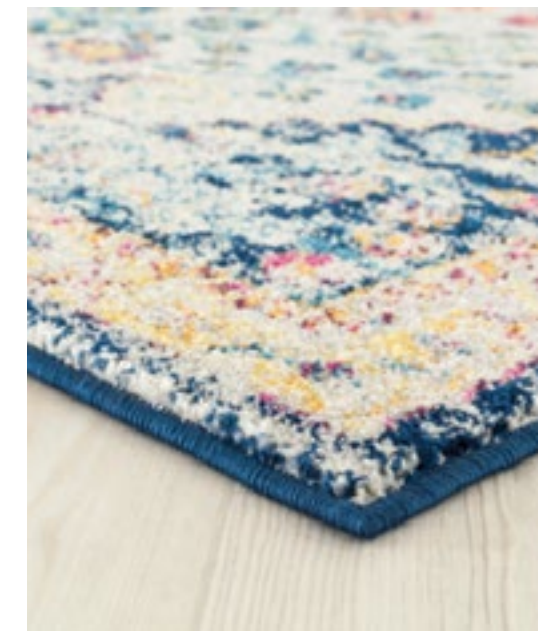

Featured ▶ Everlasting Collection

Abigail Collection

United Weavers of America

713 20190/Cream

713 20160/Blue

An exquisite display of trendy transitional rugs, the Abigail collection will elevate any marvelous space. With a bright fashion forward color palette and stunning updated traditional designs, the Abigail collection will enrich any décor. Skillfully power-loomed in Turkey from olefin frieze for a non-shedding, stain resistant, and long lasting captivating look.