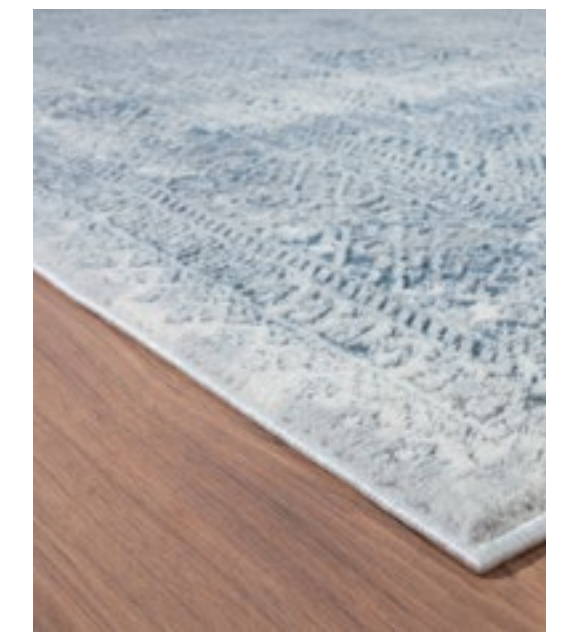

Allure Collection

United Weavers of America

2620 32060/Blue

2620 32075/Multi

Elegance and simplicity encompass the Allure collection. This ravishing collection offers an array of designs and patterns to fit any decorative style. With a neutral color palette, this stunning assortment will enrich your room decor. Proficiently power loomed in Turkey using polypropylene and polyester for a durability and longevity.

Sizes

- Scatter - 1'11" x 3' (60cm x 90cm)
- Runner - 2'7" x 7'2" (80cm x 220cm)
- Room Size - 5'3" x 7'2" (160cm x 220cm)
- 8' Round - 7'10" Round (240 cm Round)
- Oversize - 7'10" x 10'6" (240cm x 320cm)
- 1013 - 9'10" x 13'2" (300cm x 400cm)
- 1215 - 12'6" x 15' (380cm x 460cm)