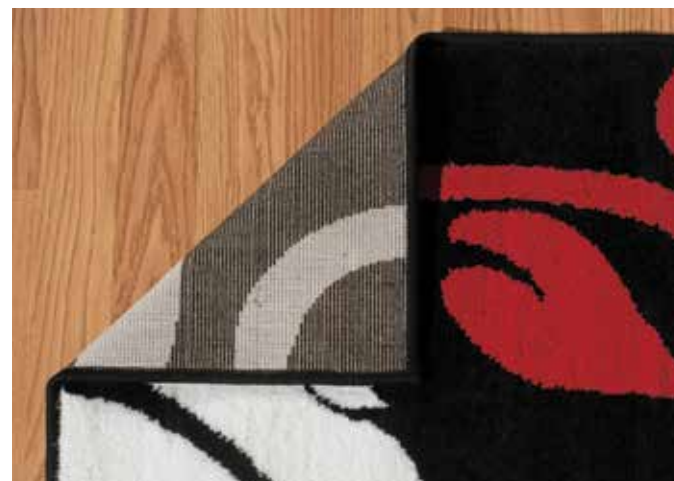

Cristall Collection

580 10372/Chivas - Grey

580 11672/Metro - Grey

Bold and striking illustrates the beauty of the Cristall collection's presentation. Contrasting and lucid colors amplify the ravishing designs delivering a trendy yet chic outcome. Competently machine manufactured using durable polypropylene yarn with jute backing lasting endurance and excellence in quality.

5'3" x 7'2" | 7'10" x 10'6"