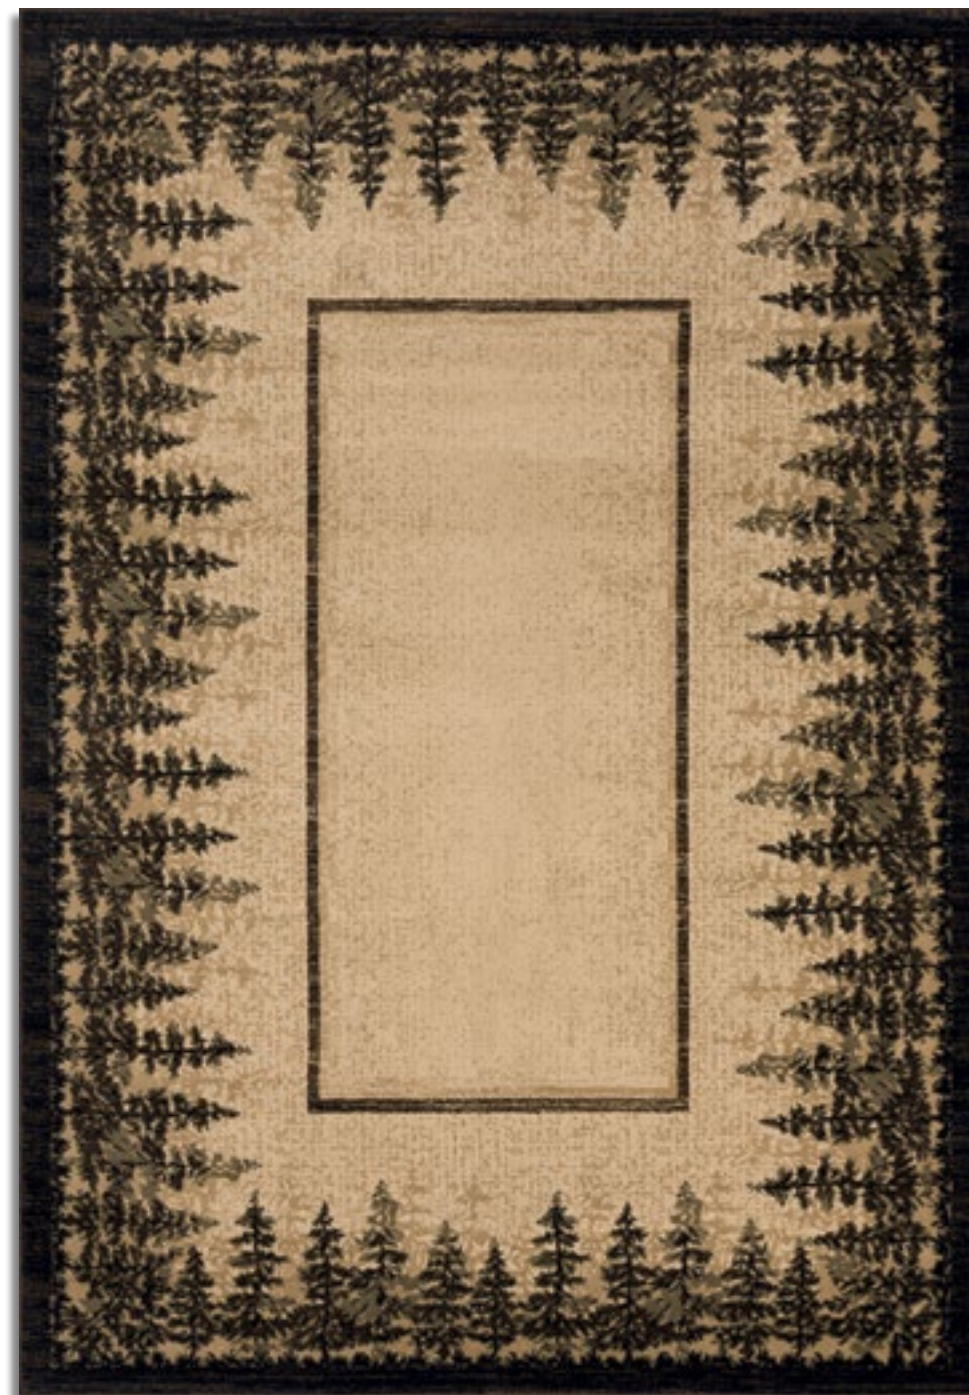

Highlands Collection

United Weavers of America

3115 60191 Wheat

3115 60375 Multi

This superb lodge design is the ideal addition to home style. Deep, rich carvings into a plush, dense pile create a luxurious high-low effect, warming up the space of your log cabin or lakeside retreat. With multiple colorways, patterns, and themes to choose from, you will have no trouble finding the perfect area rug to match your existing decor. Machine-made from polypropylene with jute backing for durability and long-lasting endurance.

Sizes

- Scatter - 1'11" x 3' (60cm x 90cm)
- Runner - 2'7" x 7'2" (80cm x 220cm)
- Room Size - 5'3" x 7'2" (160cm x 220cm)
- Oversize - 7'10" x 10'6" (240cm x 320cm)

3115 60530 Red

3115 60550 Brown

3115 60830 Red

3115 60730 Red

3115 60960 Blue

3115 60990 Cream

1'11" x 3' | 2'7" x 7'2" | 5'3" x 7'2" | 7'10" x 10'6"

1'11" x 3' | 2'7" x 7'2" | 5'3" x 7'2" | 7'10" x 10'6"