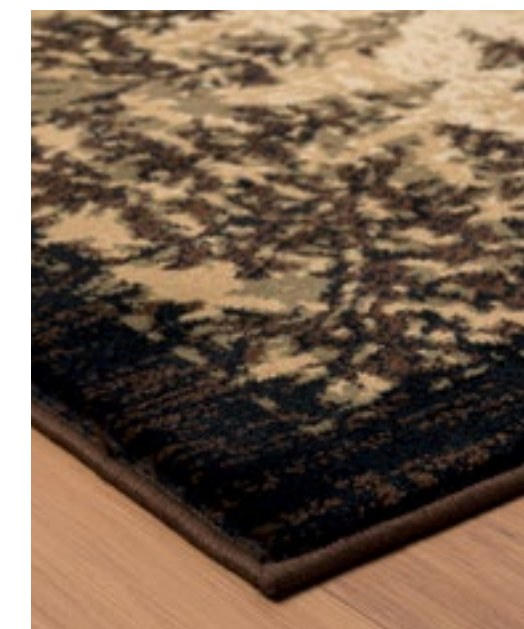

Highlands Collection

United Weavers of America

3115 60191 Wheat

3115 60375 Multi

This superb lodge design is the ideal addition to home style. Deep, rich carvings into a plush, dense pile create a luxurious high-low effect, warming up the space of your log cabin or lakeside retreat. With multiple colorways, patterns, and themes to choose from, you will have no trouble finding the perfect area rug to match your existing decor. Machine-made from polypropylene with jute backing for durability and long-lasting endurance.

Sizes

- Scatter - 1'11" x 3' (60cm x 90cm)
- Runner - 2'7" x 7'2" (80cm x 220cm)
- Room Size - 5'3" x 7'2" (160cm x 220cm)
- Oversize - 7'10" x 10'6" (240cm x 320cm)

3115 60530 Red

3115 60550 Brown

3115 60830 Red

3115 60730 Red

3115 60960 Blue

3115 60990 Cream

1'11" x 3' | 2'7" x 7'2" | 5'3" x 7'2" | 7'10" x 10'6"

1'11" x 3' | 2'7" x 7'2" | 5'3" x 7'2" | 7'10" x 10'6"