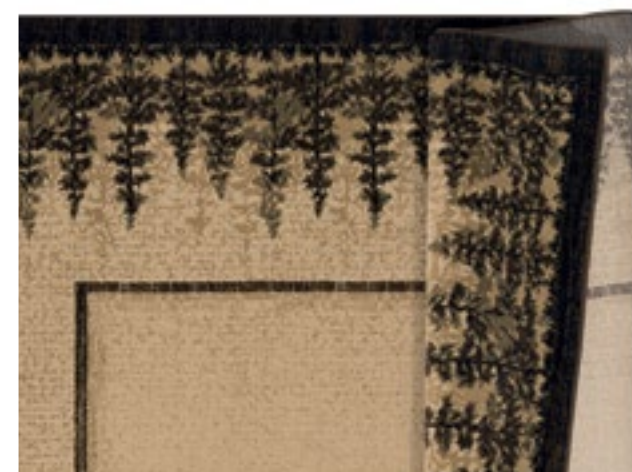

Highlands Collection

United Weavers of America

3115 60191 Wheat

3115 60375 Multi

This superb lodge design is the ideal addition to home style. Deep, rich carvings into a plush, dense pile create a luxurious high-low effect, warming up the space of your log cabin or lakeside retreat. With multiple colorways, patterns, and themes to choose from, you will have no trouble finding the perfect area rug to match your existing decor. Machine-made from polypropylene with jute backing for durability and long-lasting endurance.

Sizes

- Scatter - 1'11" x 3' (60cm x 90cm)
- Runner - 2'7" x 7'2" (80cm x 220cm)
- Room Size - 5'3" x 7'2" (160cm x 220cm)
- Oversize - 7'10" x 10'6" (240cm x 320cm)

3115 60530 Red

3115 60550 Brown

3115 60830 Red

3115 60730 Red

3115 60960 Blue

3115 60990 Cream

1'11" x 3' | 2'7" x 7'2" | 5'3" x 7'2" | 7'10" x 10'6"

1'11" x 3' | 2'7" x 7'2" | 5'3" x 7'2" | 7'10" x 10'6"